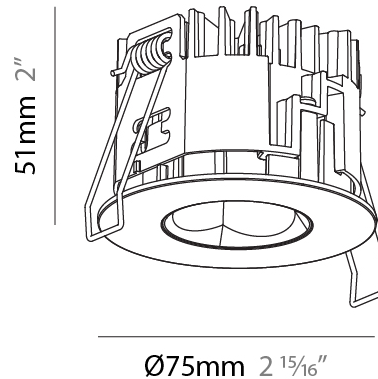

Series: Oiko Pro Round
Subseries: Oiko Pro Round Fixed
Partner: Prolicht
Division: Architectural
Installation: Recessed
Product Type: Downlight
Mounting Location: Ceiling
Light Distribution: Direct

PHYSICAL

Aperture Sizes - Downlights: 1"
Shape: Round
Diameter (mm): 75
Diameter (in): 2 ¹⁵/₁₆"
Height (mm): 51
Height (in): 2
Ceiling Thickness (mm): 1 - 25
Ceiling Thickness (in): 1/16 - 1 3/16
Min. Recessing Depth (mm): 55
Min. Recessing Depth (in): 2 ³/₁₆"
Diffuser: Lens Pack - Spread Lens / Linear Spread Lens / Honeycomb Louver
Fixture Finish: SSR / BKV / CWI / CRY / HAB / UFT / ITA / RUA / FTG / MYG / LOD / PUS / FRO / FUP / KIA / POP / BLS / SPG / MEY / GOH / CHC / COM / ABZ / JAG / OBR / MOS / ROR
Fixture Material: Aluminum Die Cast
Cut-out Measurements: 68mm / 2 11/16" Diameter

ELECTRICAL

Lamp Type: LED (Zhaga Standard)
Input Wattage (W): 14
Total Output Wattage (W): 12.7
Dimming: Dali Dimming
Driver Included: No
Driver Location: Recessed Housing
Driver Type: Constant Current - Universal (120Vac only for DALI driver)
Driver Class: Class 2
Input Voltage (V): 120 - 277
Constant Current (MA): 700

LED

Color Temperature (°K): 2700-6500 Tunable White
Max. Delivered Lumen (lm): 1240
Nominal Lumen (lm): 1460
CRI: >93 CRI
Lamp Life (hrs): 50000
Special LEDs offerings: Tunable White

OPTICAL

Reflector: 52
Adjustability: Fixed

RATINGS AND CERTIFICATIONS

Certified By: Certified for North American Standards
IP rating: IP20