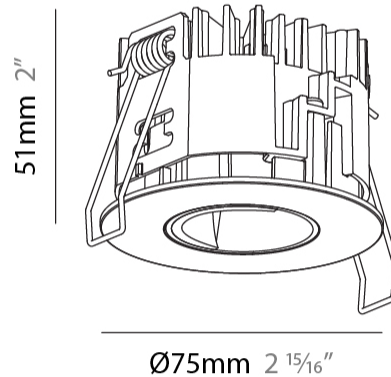

GENERAL

Series: Oiko Pro Round
Subseries: Oiko Pro Wallwash
Partner: Prolicht
Division: Architectural
Installation: Recessed
Product Type: Wallwash
Mounting Location: Ceiling
Light Distribution: Wallwash

PHYSICAL

Aperture Sizes - Downlights: 1"
Shape: Round
Diameter (mm): 75
Diameter (in): 2 ¹⁵/₁₆
Height (mm): 51
Height (in): 2
Ceiling Thickness (mm): 1 - 25
Ceiling Thickness (in): 1/16 - 1 3/16
Min. Recessing Depth (mm): 55
Min. Recessing Depth (in): 2 ³/₁₆
Fixture Finish: SSR / BKV / CWI / CRY / HAB / UFT / ITA / RUA / FTG / MYG / LOD / PUS / FRO / FUP / KIA / POP / BLS / SPG / MEY / GOH / CHC / COM / ABZ / JAG / OBR / MOS / ROR
Fixture Material: Aluminum Die Cast
Cut-out Measurements: 68mm / 2 11/16" Diameter

ELECTRICAL

Lamp Type: LED (Zhaga Standard)
Input Wattage (W): 15.1
Total Output Wattage (W): 13.6
Dimming: Non-Dimming / 0-10V Dimming / Phase Dimming / DALI Dimming / MATTER Dimming
Driver Included: No
Driver Location: Recessed Housing
Driver Type: Constant Current - Universal
Driver Class: Class 2
Housing: See Components
Input Voltage (V): 120 - 277
Constant Current (MA): 350

LED

Color Temperature (°K): 2700 / 3000 / 3500 / 4000
Max. Delivered Lumen (lm): 1302 / 1383 / 1449 / 1462
Nominal Lumen (lm): 1566 / 1665 / 1743 / 1759
CRI: >90 CRI
Lamp Life (hrs): 50000

OPTICAL

Adjustability: Fixed

RATINGS AND CERTIFICATIONS

Certified By: Certified for North American Standards
IP rating: IP20