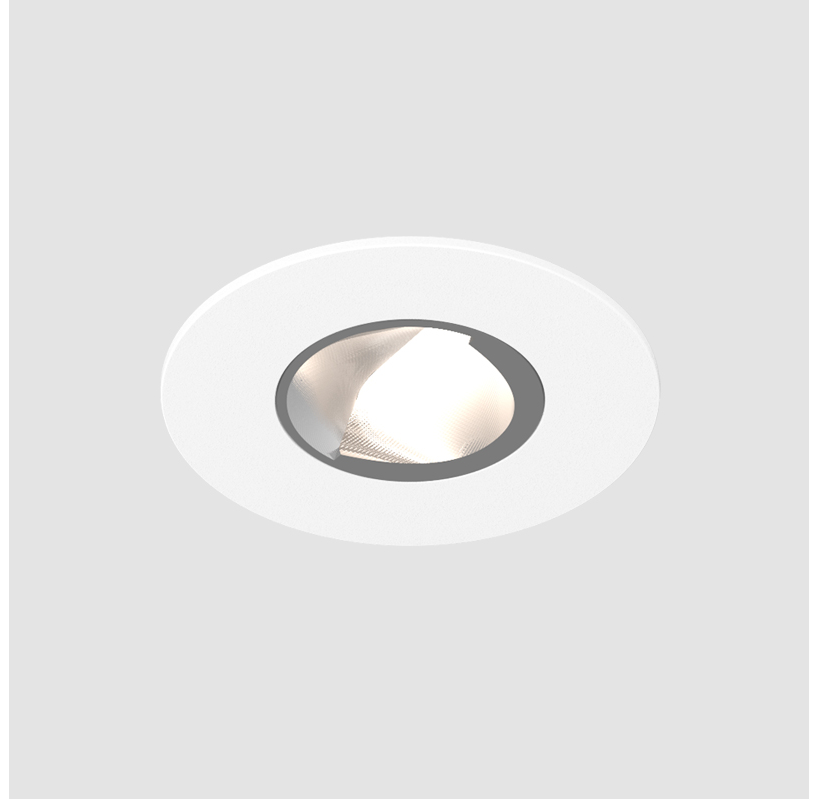

GENERAL

Series: Oiko Pro Round
Subseries: Oiko Pro Wallwash
Partner: Prolicht
Division: Architectural
Installation: Recessed
Product Type: Wallwash
Mounting Location: Ceiling
Light Distribution: Wallwash

PHYSICAL

Aperture Sizes - Downlights: 1"
Shape: Round
Diameter (mm): 75
Diameter (in): 2 ¹⁵/₁₆
Height (mm): 51
Height (in): 2
Ceiling Thickness (mm): 1 - 25
Ceiling Thickness (in): 1/16 - 1 3/16
Min. Recessing Depth (mm): 55
Min. Recessing Depth (in): 2 ³/₁₆
Fixture Finish: SSR / BKV / CWI / CRY / HAB / UFT / ITA / RUA / FTG / MYG / LOD / PUS / FRO / FUP / KIA / POP / BLS / SPG / MEY / GOH / CHC / COM / ABZ / JAG / OBR / MOS / ROR
Fixture Material: Aluminum Die Cast
Cut-out Measurements: 68mm / 2 11/16" Diameter

ELECTRICAL

Lamp Type: LED (Zhaga Standard)
Input Wattage (W): 15.1
Total Output Wattage (W): 13.6
Dimming: Non-Dimming / 0-10V Dimming / Phase Dimming / DALI Dimming / MATTER Dimming
Driver Included: No
Driver Location: Recessed Housing
Driver Type: Constant Current - Universal
Driver Class: Class 2
Housing: See Components
Input Voltage (V): 120 - 277
Constant Current (MA): 350

LED

Color Temperature (°K): 2700 / 3000 / 3500 / 4000
Max. Delivered Lumen (lm): 1302 / 1383 / 1449 / 1462
Nominal Lumen (lm): 1566 / 1665 / 1743 / 1759
CRI: >90 CRI
Lamp Life (hrs): 50000

OPTICAL

Adjustability: Fixed

RATINGS AND CERTIFICATIONS

Certified By: Certified for North American Standards
IP rating: IP20