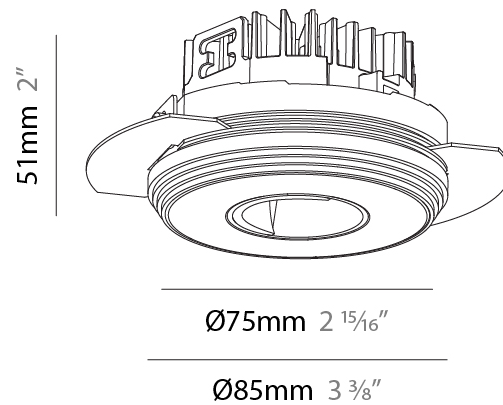

GENERAL

Series: Oiko Pro Round
Subseries: Oiko Pro Round Wallwash
Partner: Prolicht
Division: Architectural
Installation: Trimless
Product Type: Wallwash
Mounting Location: Ceiling
Light Distribution: Direct

PHYSICAL

Shape: Round
Diameter (mm): 75
Diameter (in): 2 ¹⁵/₁₆
Height (mm): 51
Height (in): 2
Ceiling Thickness (mm): 1 - 25
Ceiling Thickness (in): 1/16 - 1 3/16
Min. Recessing Depth (mm): 55
Min. Recessing Depth (in): 2 ³/₁₆
Fixture Finish: SSR / BKV / CWI / CRY / HAB / UFT / ITA / RUA / FTG / MYG / LOD / PUS / FRO / FUP / KIA / POP / BLS / SPG / MEY / GOH / CHC / COM / ABZ / JAG / OBR / MOS / ROR
Fixture Material: Aluminum Die Cast
Cut-out Measurements: 86mm / 3 3/8" Diameter

ELECTRICAL

Lamp Type: LED (Zhaga Standard)
Input Wattage (W): 15
Total Output Wattage (W): 13.6
Dimming: Tri-Mode (Non-Dimming and Phase Dimming (120Vac only) and 0-10V Dimming)
Driver Included: No
Driver Location: Recessed Housing
Driver Type: Constant Current - Universal
Driver Class: Class 2
Input Voltage (V): 120 - 277
Constant Current (MA): 350

LED

Color Temperature (°K): 2700 / 3000 / 3500 / 4000
Max. Delivered Lumen (lm): 1302 / 1383 / 1449 / 1462
Nominal Lumen (lm): 1566 / 1665 / 1743 / 1759
CRI: >93 CRI
Lamp Life (hrs): 50000

OPTICAL

Adjustability: Fixed

RATINGS AND CERTIFICATIONS

Certified By: Certified for North American Standards
IP rating: IP20